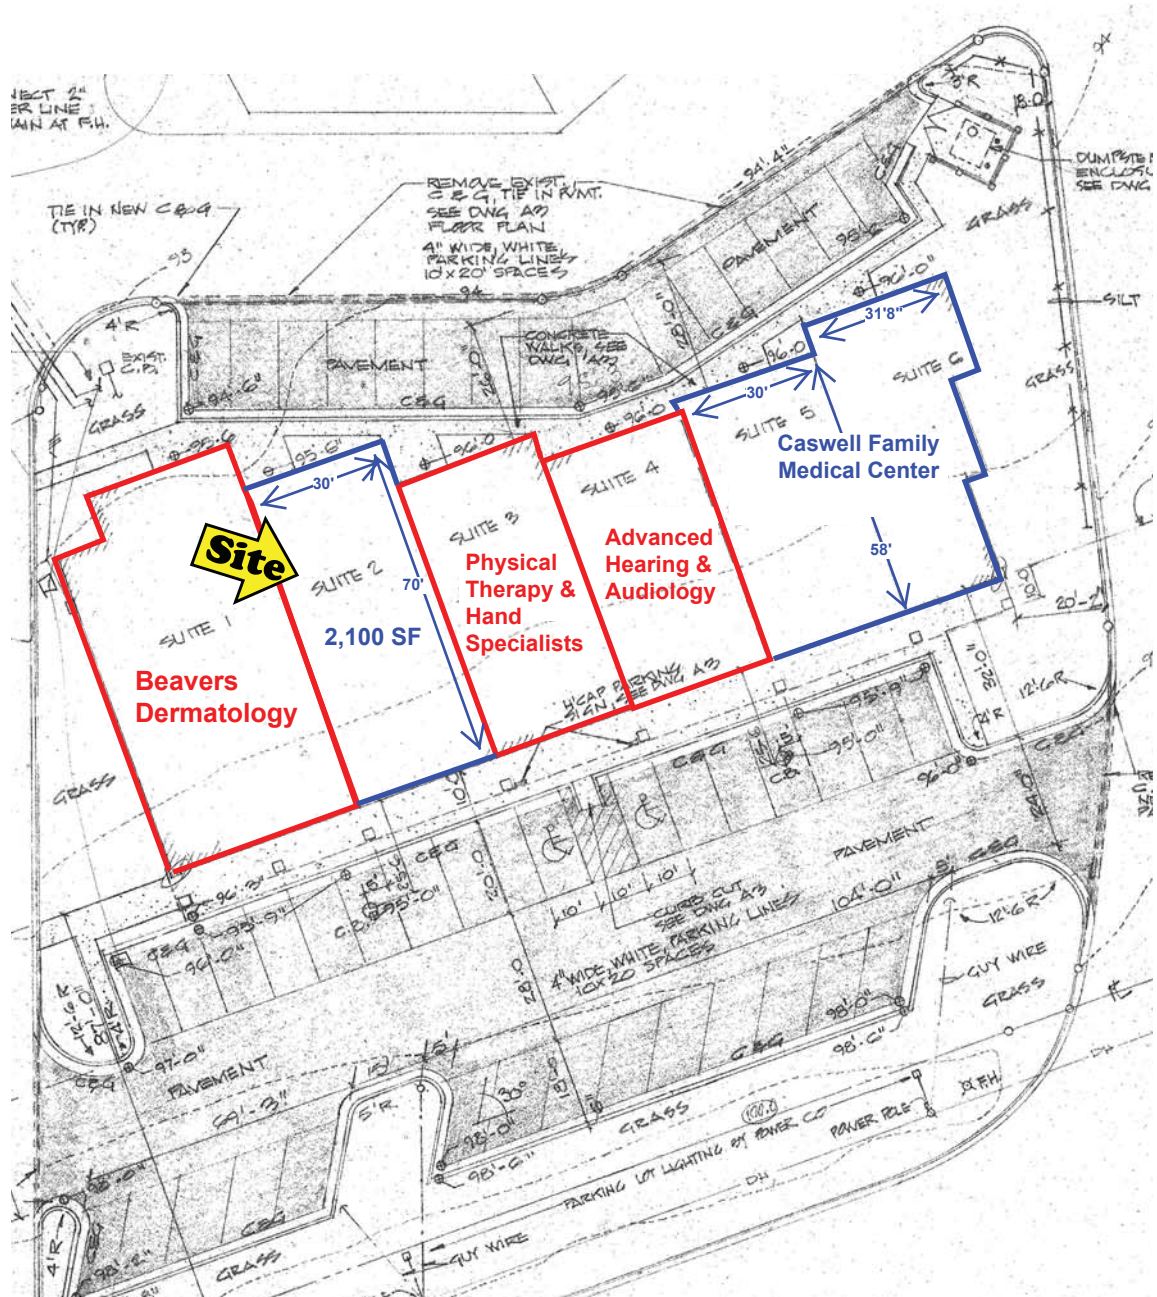

207 East Meadow Road

2,100 SF +/-

Contact:
JJ Joubran, CCIM
Joubran Commercial Properties
(336) 270-9775
JJ@JoubranCommercial.com
www.JoubranCommercial.com