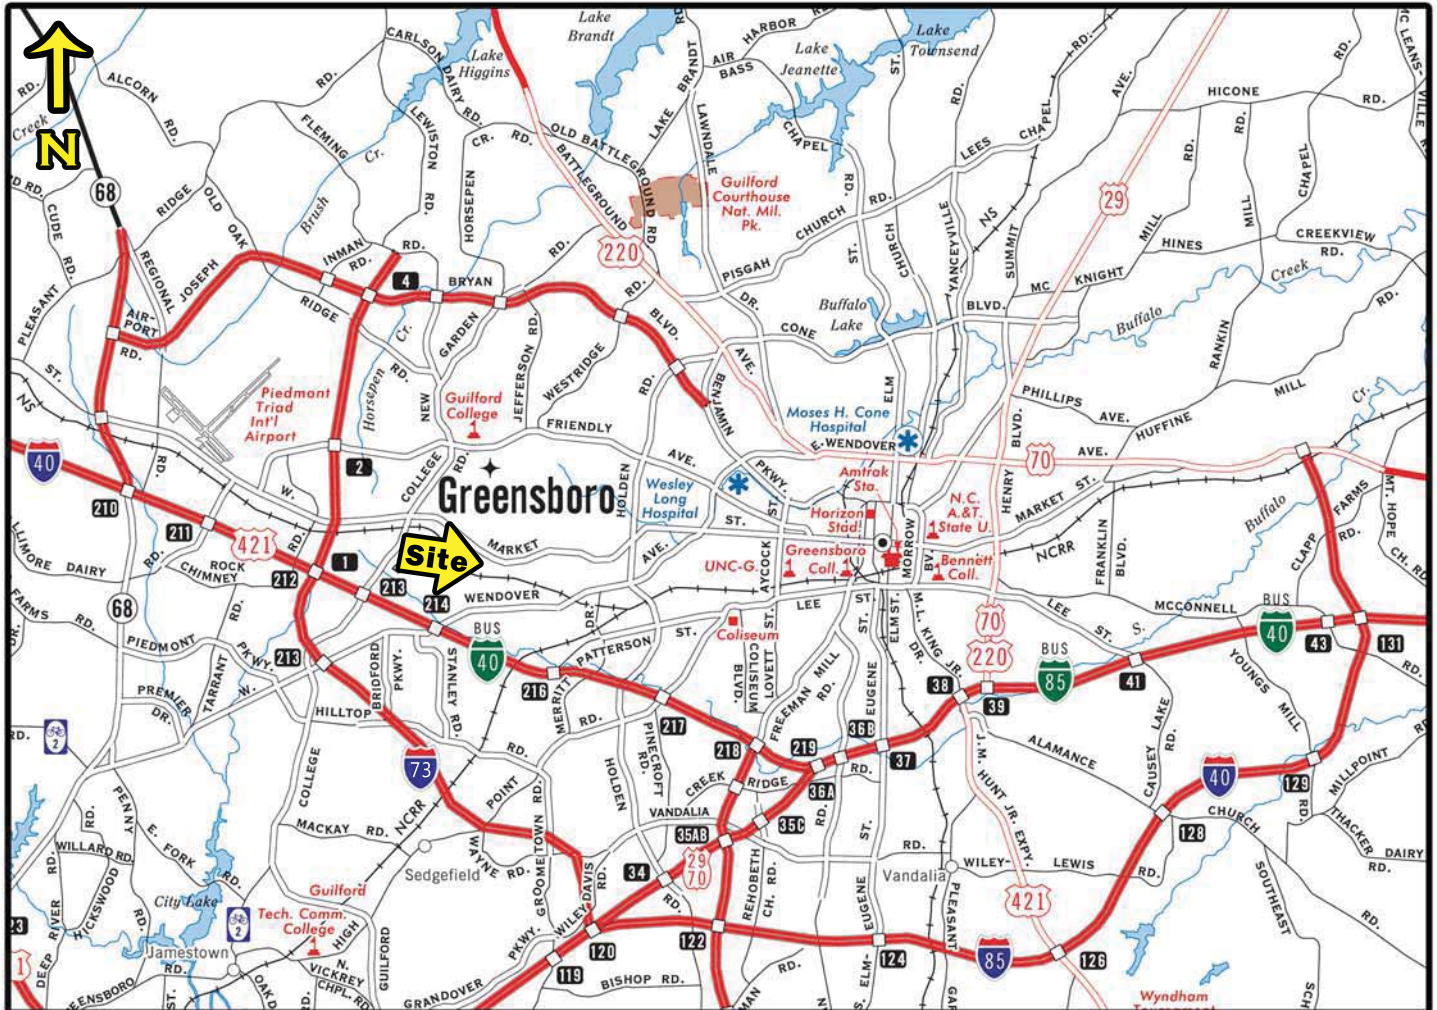

Location Map

205 S. Westgate Drive

Contact:

JJ Joubran, CCIM
Joubran Commercial Properties
(336) 270-9775

JJ@JoubranCommercial.com
www.JoubranCommercial.com