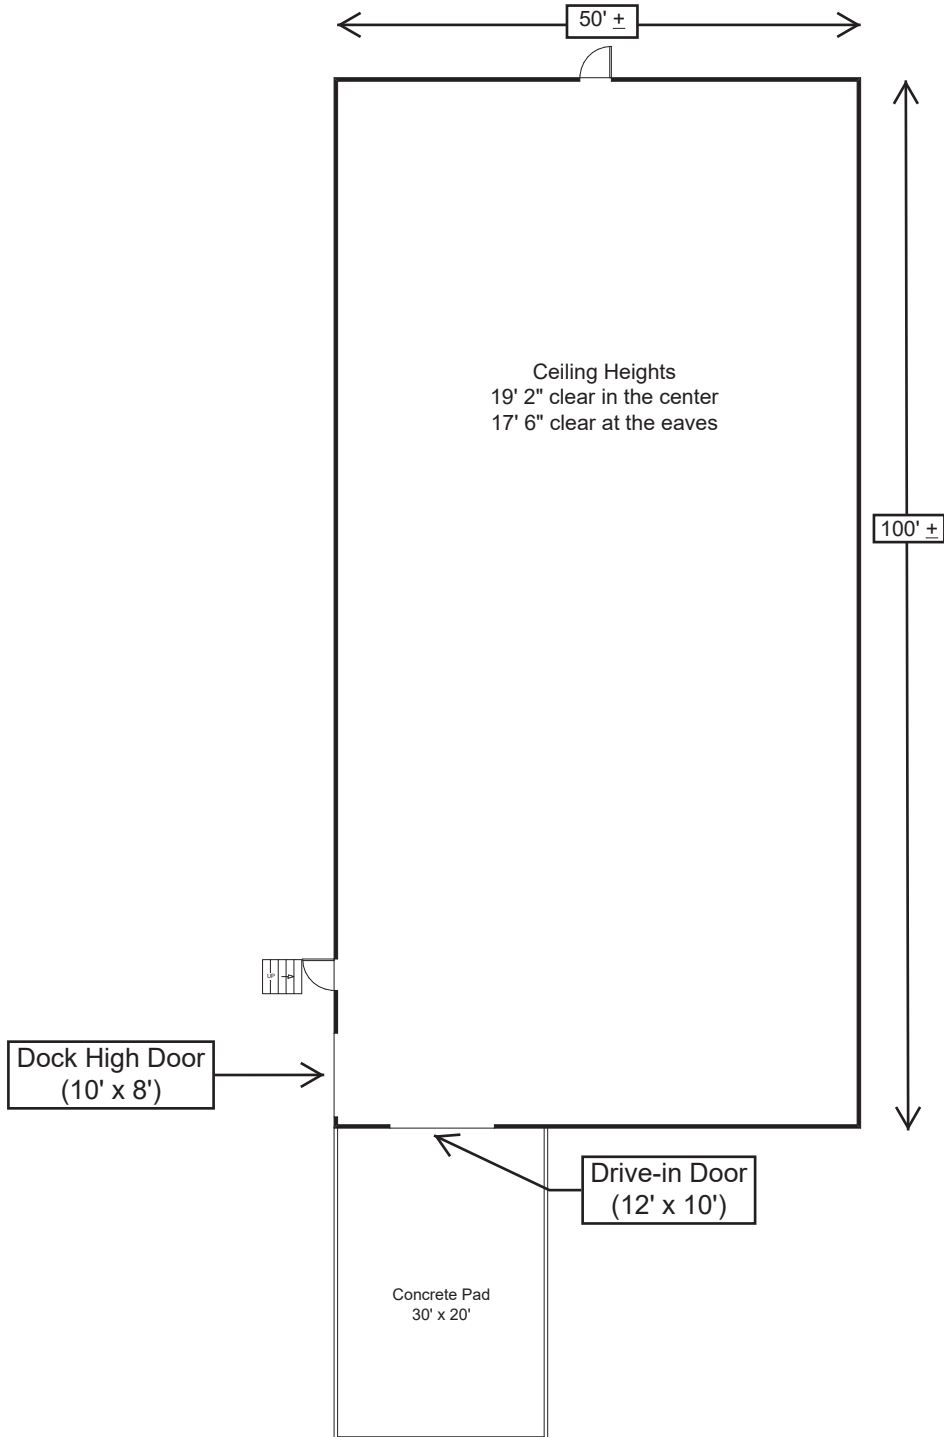

1427 Boulder Court

5,000 SF

(Storage Building)

Contact:
JJ Joubbran, CCIM
Joubbran Commercial Properties
(336) 270-9775
JJ@JoubbranCommercial.com
www.JoubbranCommercial.com