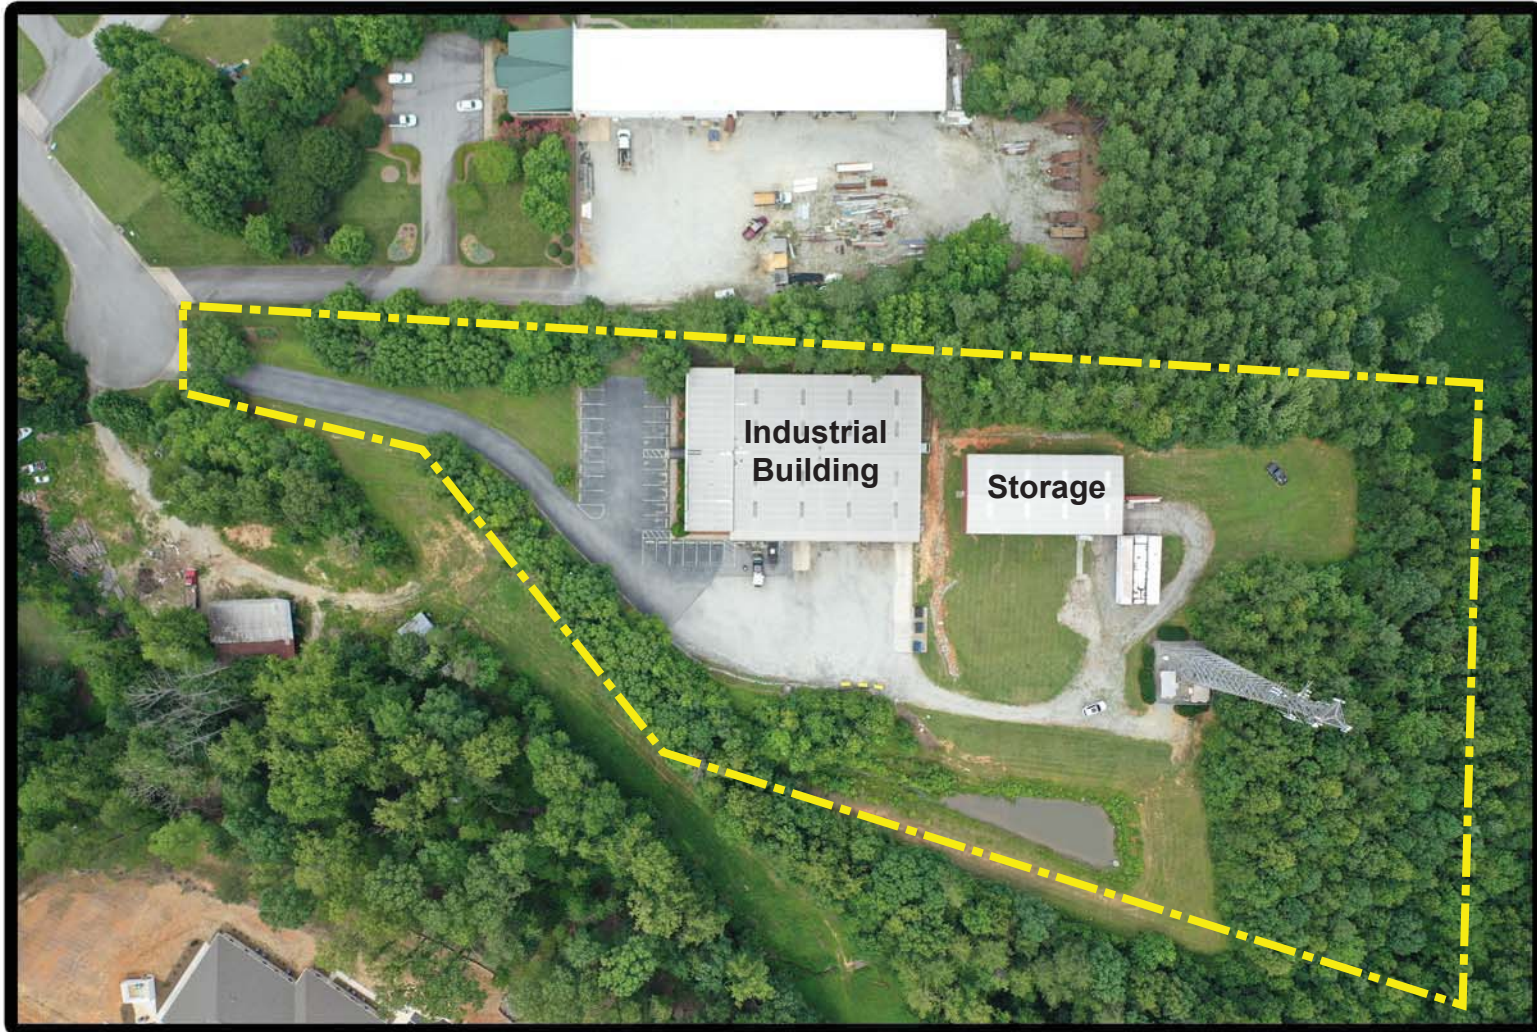

Aerial Map

1427 Boulder Court

Contact:

JJ Joubran, CCIM

Joubran Commercial Properties

(336) 270-9775

JJ@JoubranCommercial.com

www.JoubranCommercial.com