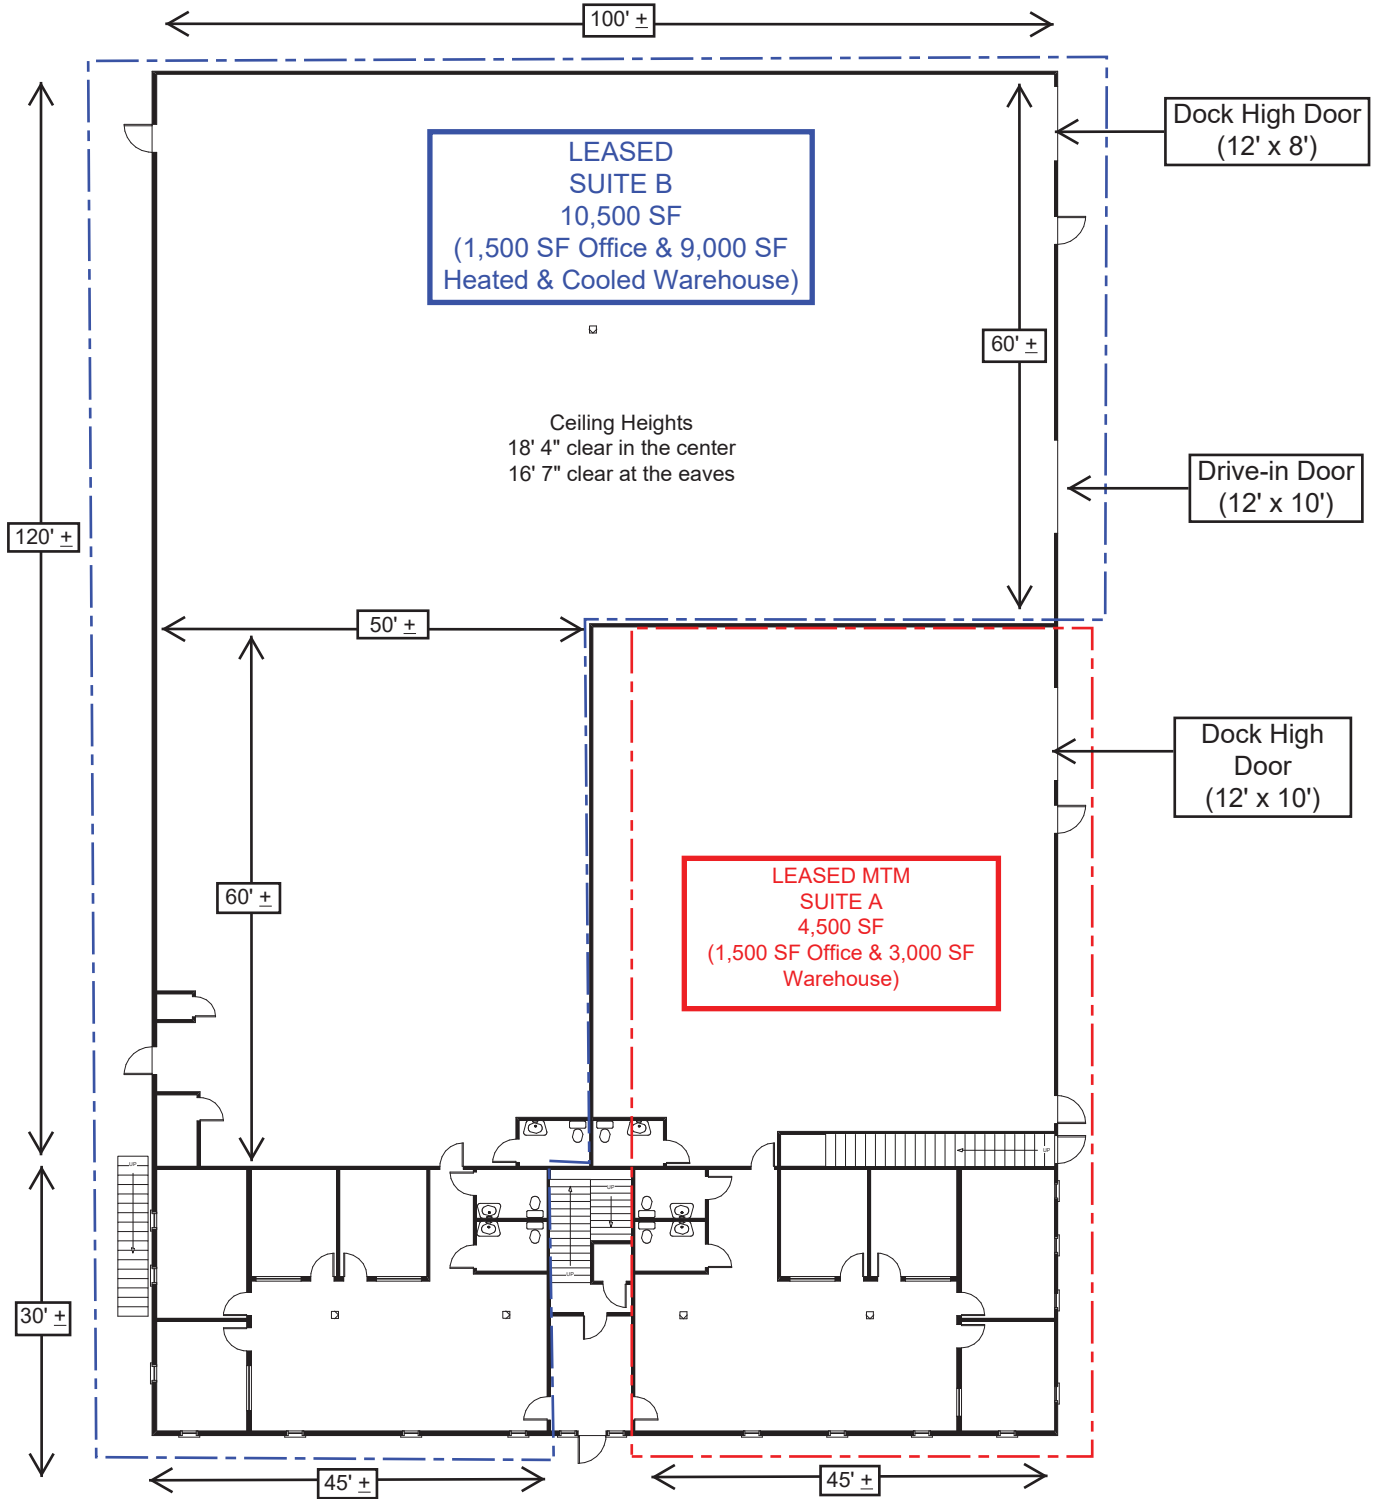

1427 Boulder Court

4,500 SF

(Suite C is also Available - Additional 2,000 SF of Office & 1,000 SF of Storage Space Upstairs)

Contact:
JJ Joubran, CCIM
Joubran Commercial Properties
(336) 270-9775
JJ@JoubranCommercial.com
www.JoubranCommercial.com