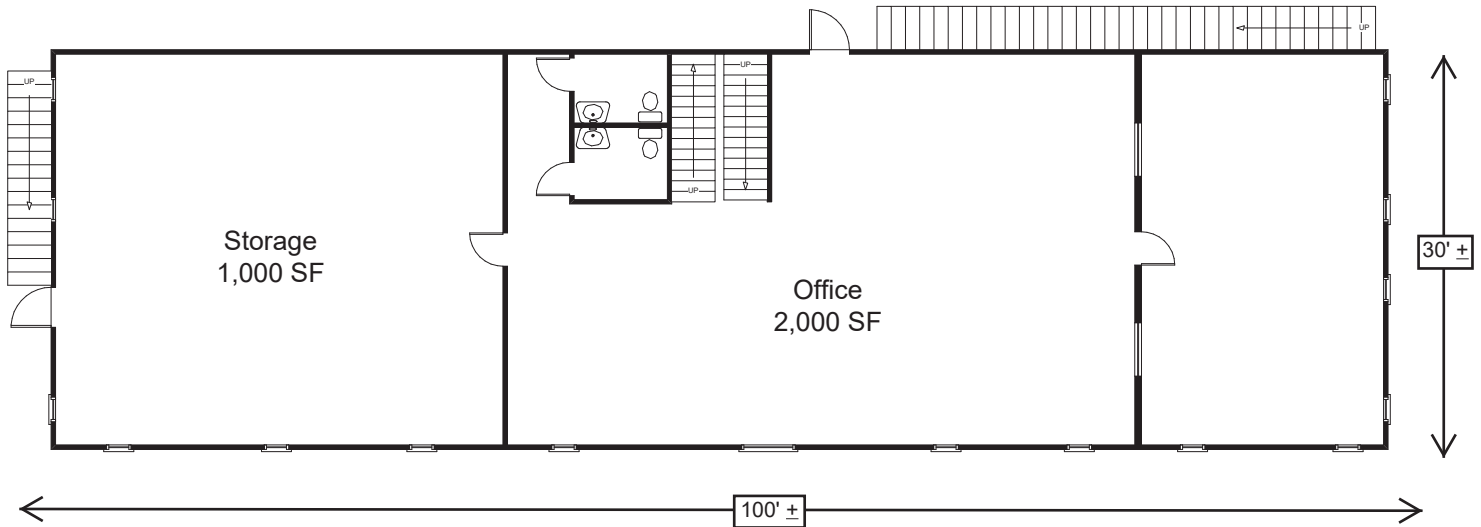

1427 Boulder Court

Suite C - 3,000 SF

(Located on the 2nd Floor)

Contact:
JJ Joubran, CCIM
Joubran Commercial Properties
(336) 270-9775
JJ@JoubranCommercial.com
www.JoubranCommercial.com